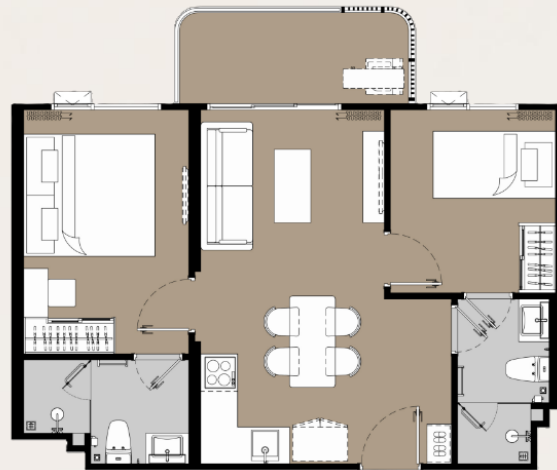

UNIT PLAN

UNIT PLAN

ROOM TYPES

1BEDROOM

1 BEDROOM M 32 – 34 SQ.M.

1 BEDROOM PLUS 44- 52 SQ.M.

2 BEDROOM

2 BEDROOM S 56-57 SQ.M.

2 BEDROOM M 62- 63 SQ.M.

SHOP

52-82 SQ.M.

UNIT PLAN

1 BEDROOM M
32 – 34 SQ.M.

1 BEDROOM PLUS
44- 52 SQ.M.

2 BEDROOM S
56-57 SQ.M.

2 BEDROOM M
62- 63 SQ.M.

UNIT PLAN

COMMERCIAL SHOPS
52 SQ.M.

COMMERCIAL SHOPS
82 SQ.M.