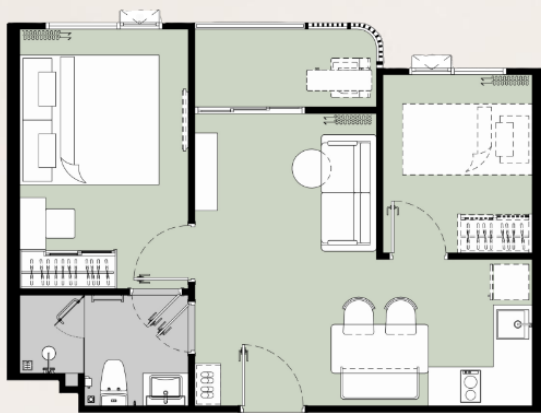

UNIT PLAN

UNIT PLAN

ROOM TYPES

1BEDROOM

1 BEDROOM M 32 – 34 SQ.M.

1 BEDROOM PLUS 44- 52 SQ.M.

2 BEDROOM

2 BEDROOM S 56-57 SQ.M.

2 BEDROOM M 62- 63 SQ.M.

SHOP

52-82 SQ.M.

UNIT PLAN

1 BEDROOM M
32 – 34 SQ.M.

1 BEDROOM PLUS
44- 52 SQ.M.

2 BEDROOM S
56-57 SQ.M.

2 BEDROOM M
62- 63 SQ.M.

UNIT PLAN

COMMERCIAL SHOPS
52 SQ.M.

COMMERCIAL SHOPS
82 SQ.M.