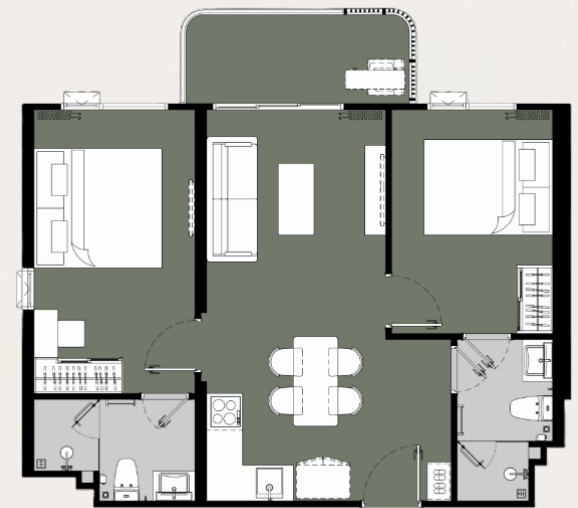

UNIT PLAN

UNIT PLAN

ROOM TYPES

1BEDROOM

1 BEDROOM M 32 – 34 SQ.M.

1 BEDROOM PLUS 44- 52 SQ.M.

2 BEDROOM

2 BEDROOM S 56-57 SQ.M.

2 BEDROOM M 62- 63 SQ.M.

SHOP

52-82 SQ.M.

UNIT PLAN

1 BEDROOM M
32 – 34 SQ.M.

1 BEDROOM PLUS
44- 52 SQ.M.

2 BEDROOM S
56-57 SQ.M.

2 BEDROOM M
62- 63 SQ.M.

UNIT PLAN

COMMERCIAL SHOPS
52 SQ.M.

COMMERCIAL SHOPS
82 SQ.M.