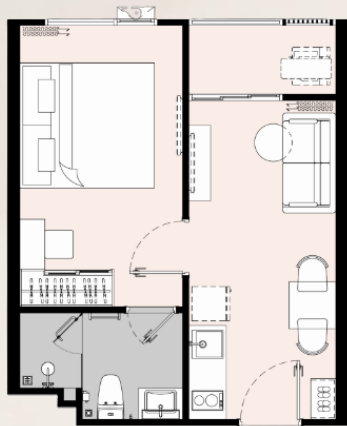

UNIT PLAN

UNIT PLAN

ROOM TYPES

1BEDROOM

1 BEDROOM M 32 – 34 SQ.M.

1 BEDROOM PLUS 44- 52 SQ.M.

2 BEDROOM

2 BEDROOM S 56-57 SQ.M.

2 BEDROOM M 62- 63 SQ.M.

SHOP

52-82 SQ.M.

UNIT PLAN

1 BEDROOM M
32 – 34 SQ.M.

1 BEDROOM PLUS
44- 52 SQ.M.

2 BEDROOM S
56-57 SQ.M.

2 BEDROOM M
62- 63 SQ.M.

UNIT PLAN

COMMERCIAL SHOPS
52 SQ.M.

COMMERCIAL SHOPS
82 SQ.M.